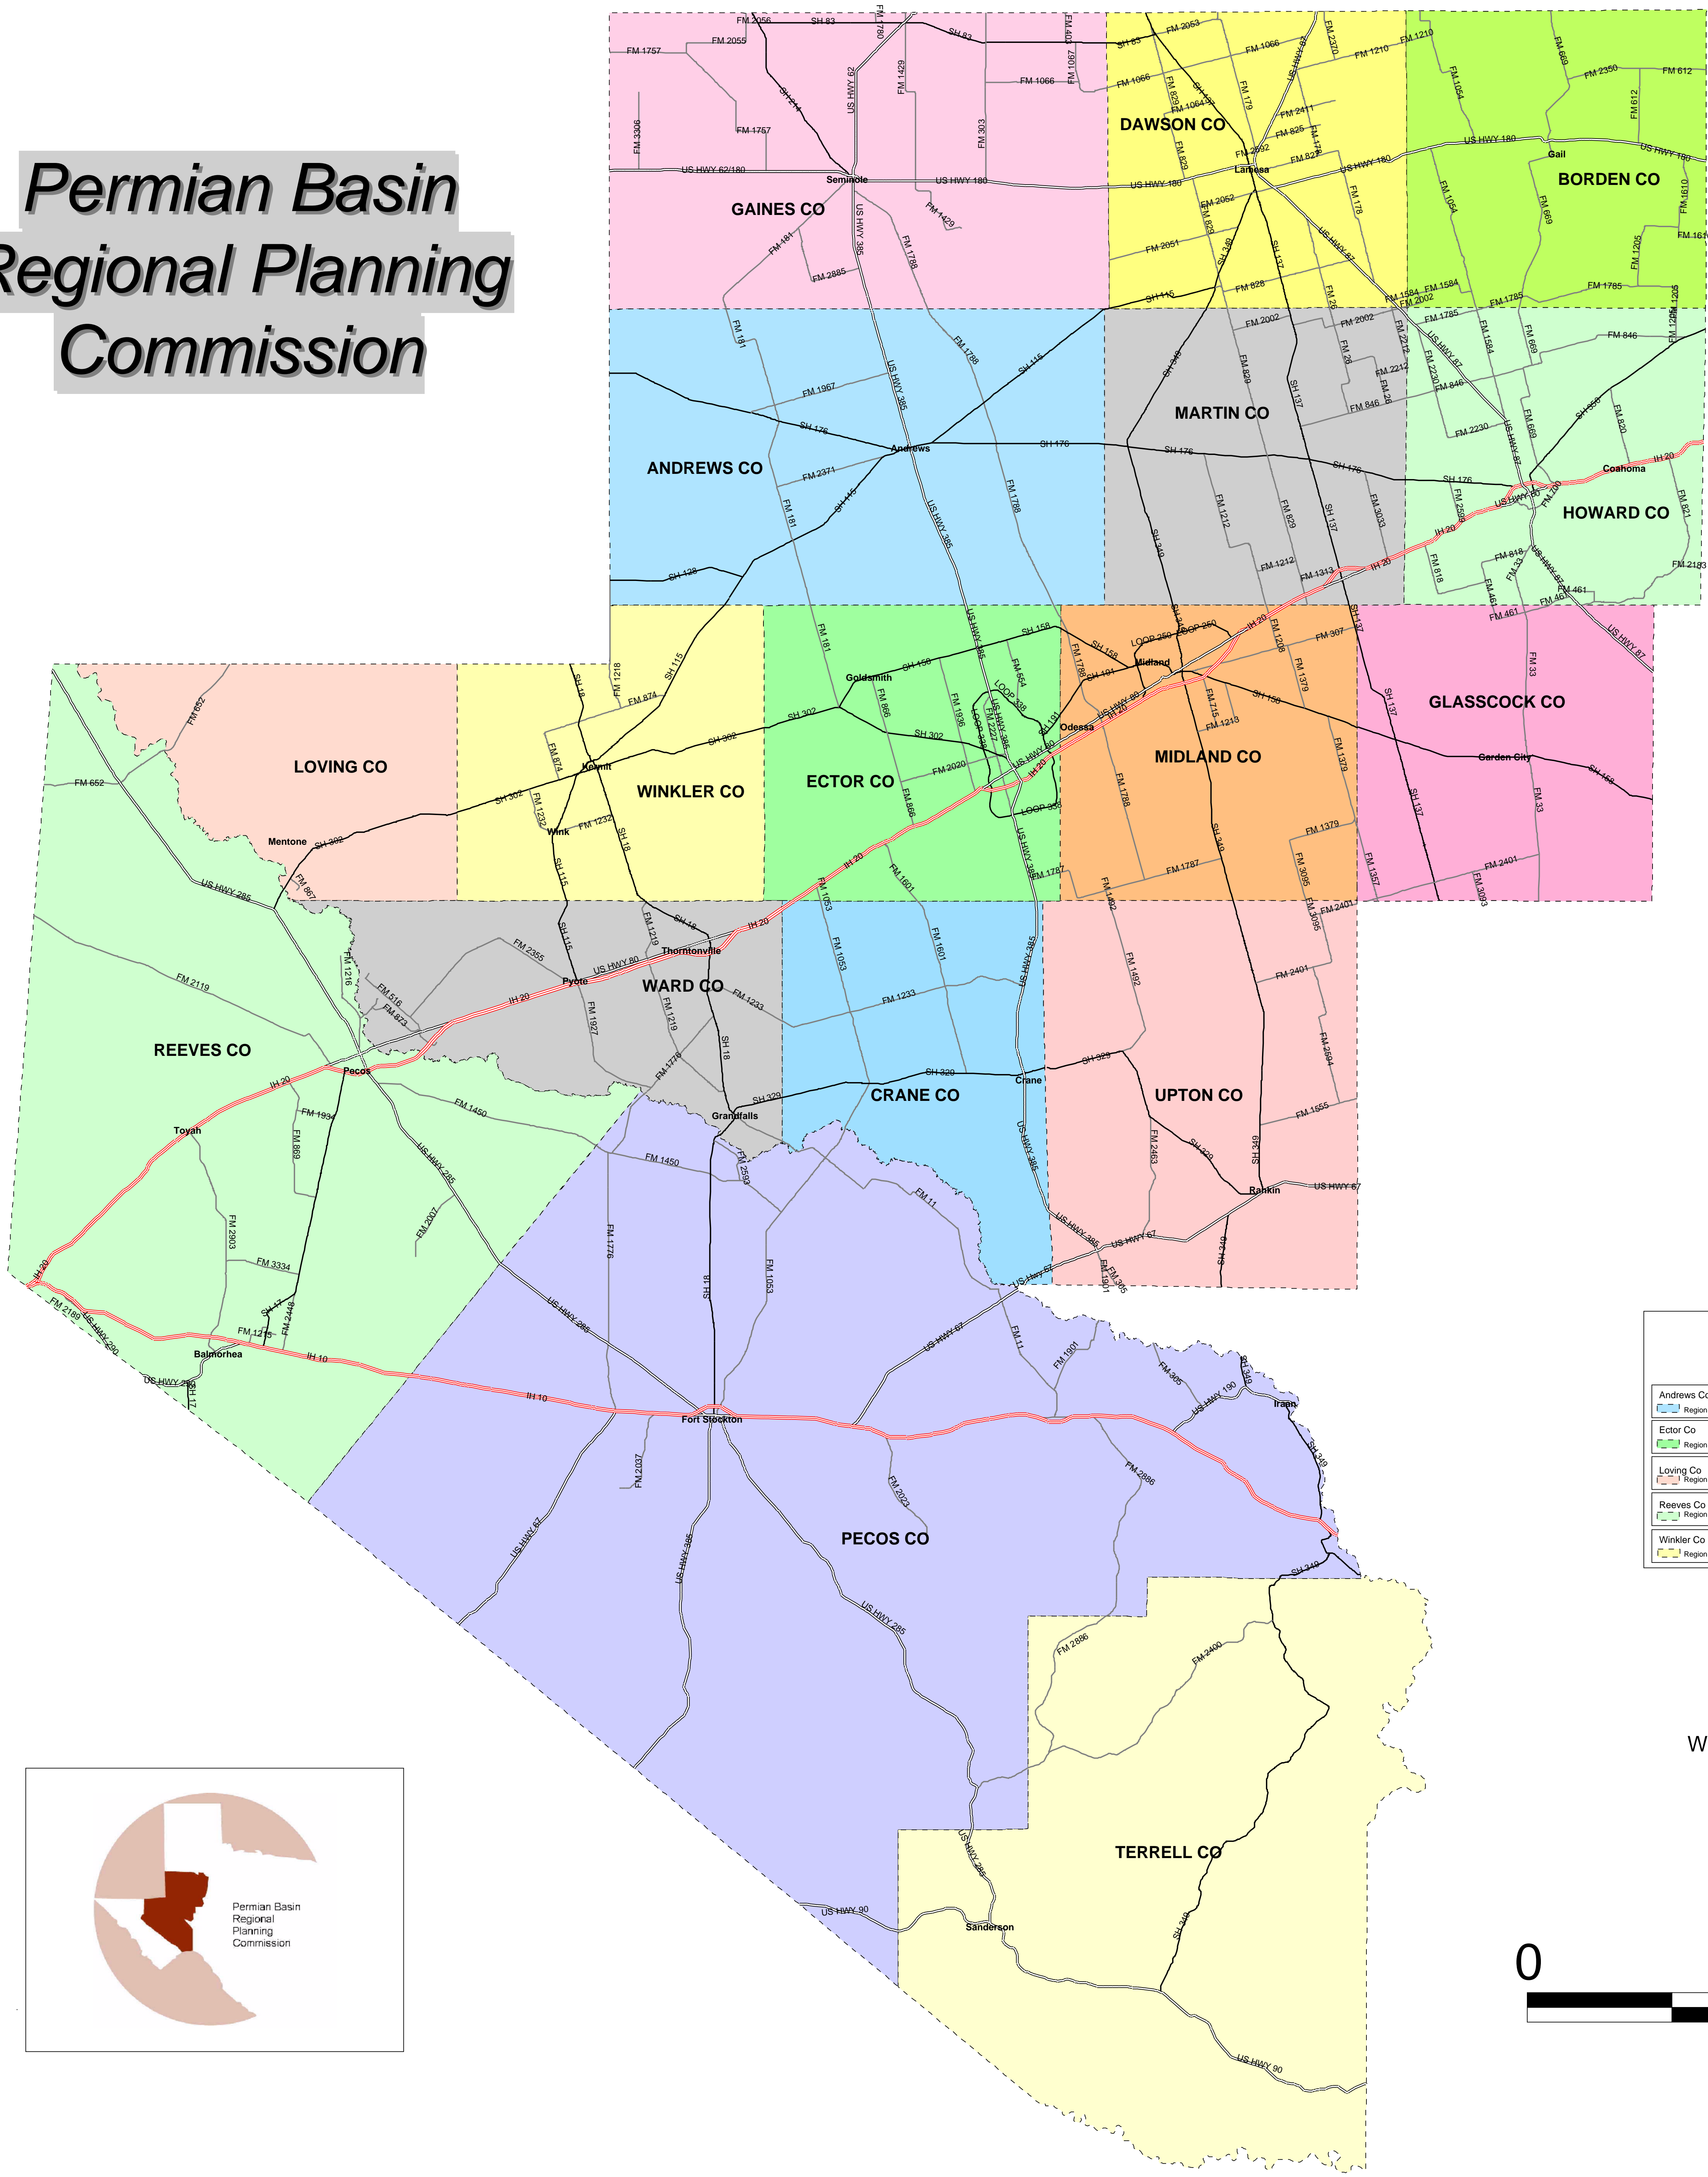

Permian Basin Regional Planning Commission

Roads Legend

- FM Road
- State Hwy
- US Hwy
- Interstate Hwy

Andrews Co Region	Borden Co Region	Crane Co Region	Dawson Co Region
Ector Co Region	Gaines Co Region	Glasscock Co Region	Howard Co Region
Loving Co Region	Martin Co Region	Midland Co Region	Pecos Co Region
Reeves Co Region	Terrell Co Region	Upton Co Region	Ward Co Region
Winkler Co Region			